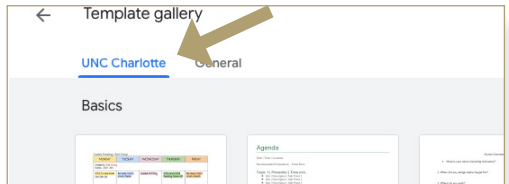

ACCESSING GOOGLE DOCS TEMPLATES

1. Open *Google Docs*.

2. Click on *Template Gallery* at the top of page.

3. Click on the *UNC Charlotte* tab to reveal branded University templates.

4. Go to *Basics* and enjoy using the Belk College templates!