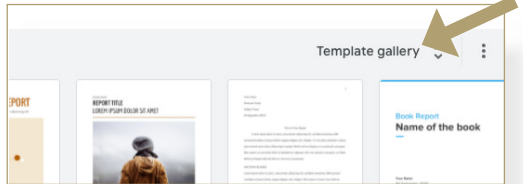

ACCESSING GOOGLE DOCS TEMPLATES

1. Open *Google Docs*.

2. Click on *Template Gallery* at the top of page.

3. Click on the *UNC Charlotte* tab to reveal branded University templates.

4. Go to *Basics* and enjoy using the Belk College templates!